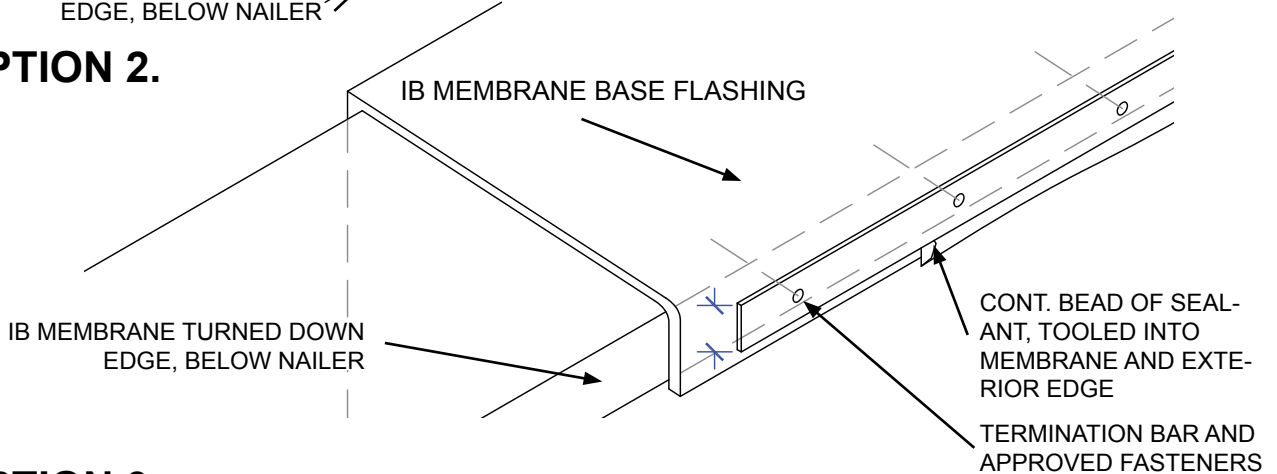

BASE FLASHING TERMINATION OPTIONS DETAIL

OPTION 1.

OPTION 2.

OPTION 3.

PROJECT NAME:

TITLE:

FT-1 BASE FLASHING TERMINATION OPTIONS DETAIL

** Click here to link to the AutoCAD™ drawing*

SCALE: NTS

APPROVED BY:

DRAWN BY: A.SCHWAB

PLOT DATE: 11-08
REV: AS 11-08