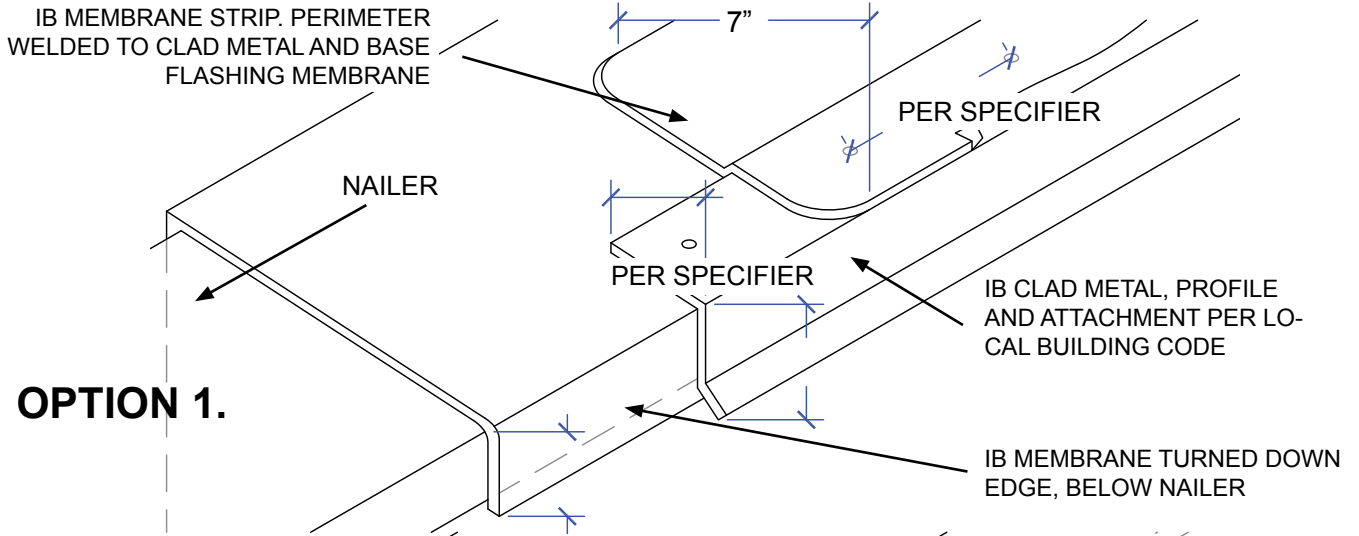

BASE FLASHING TERMINATION OPTIONS DETAIL

OPTION 1.

OPTION 2.

OPTION 3.

PROJECT NAME:

TITLE:

FT-1 BASE FLASHING TERMINATION OPTIONS DETAIL

** Click here to link to the AutoCAD™ drawing*

SCALE: NTS

APPROVED BY:

DRAWN BY: A.SCHWAB

PLOT DATE: 11-08
REV: AS 11-08