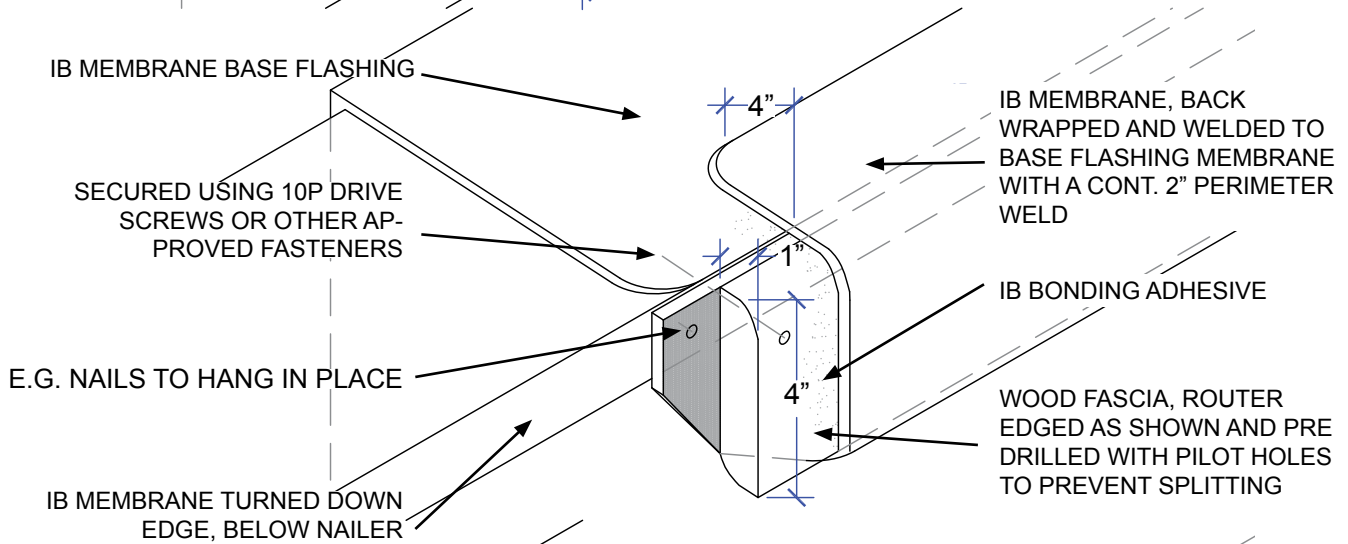

BASE FLASHING TERMINATION OPTIONS DETAIL

OPTION 1.

OPTION 2.

OPTION 3.

PROJECT NAME:

TITLE:

FT-1 BASE FLASHING TERMINATION OPTIONS DETAIL

** Click here to link to the AutoCAD™ drawing*

SCALE: NTS

APPROVED BY:

DRAWN BY: A.SCHWAB

PLOT DATE: 11-08
REV: AS 11-08