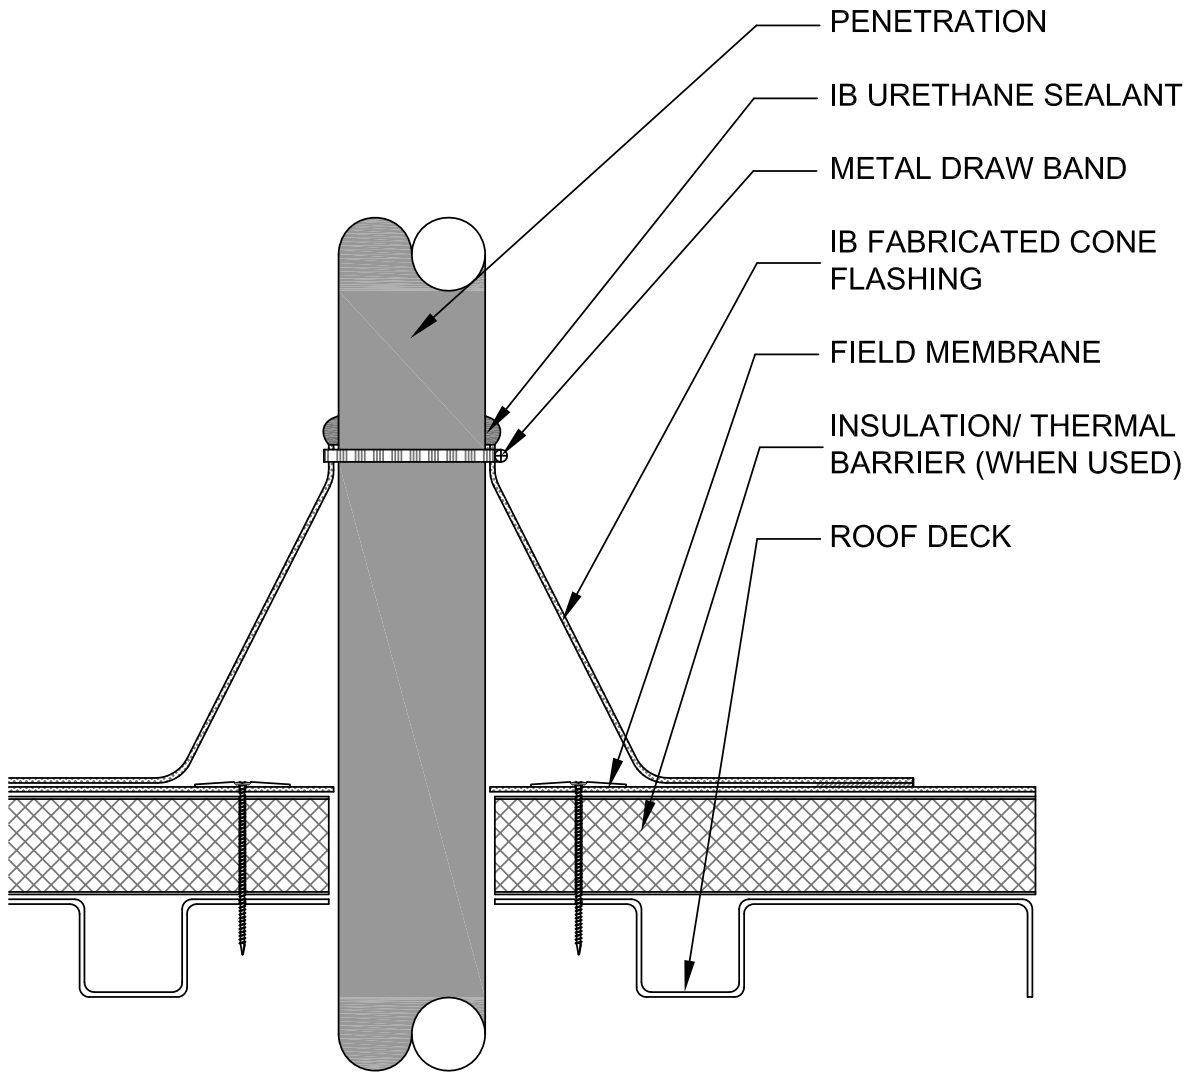

CONE FLASHING

PROJECT NAME:

TITLE: **FP-2 CONE FLASHING**

** Click here to link to the AutoCAD™ drawing*

SCALE: NTS

APPROVED BY:

DRAWN BY: A.SCHWAB

PLOT DATE: 11-08
REV: AS 11-08