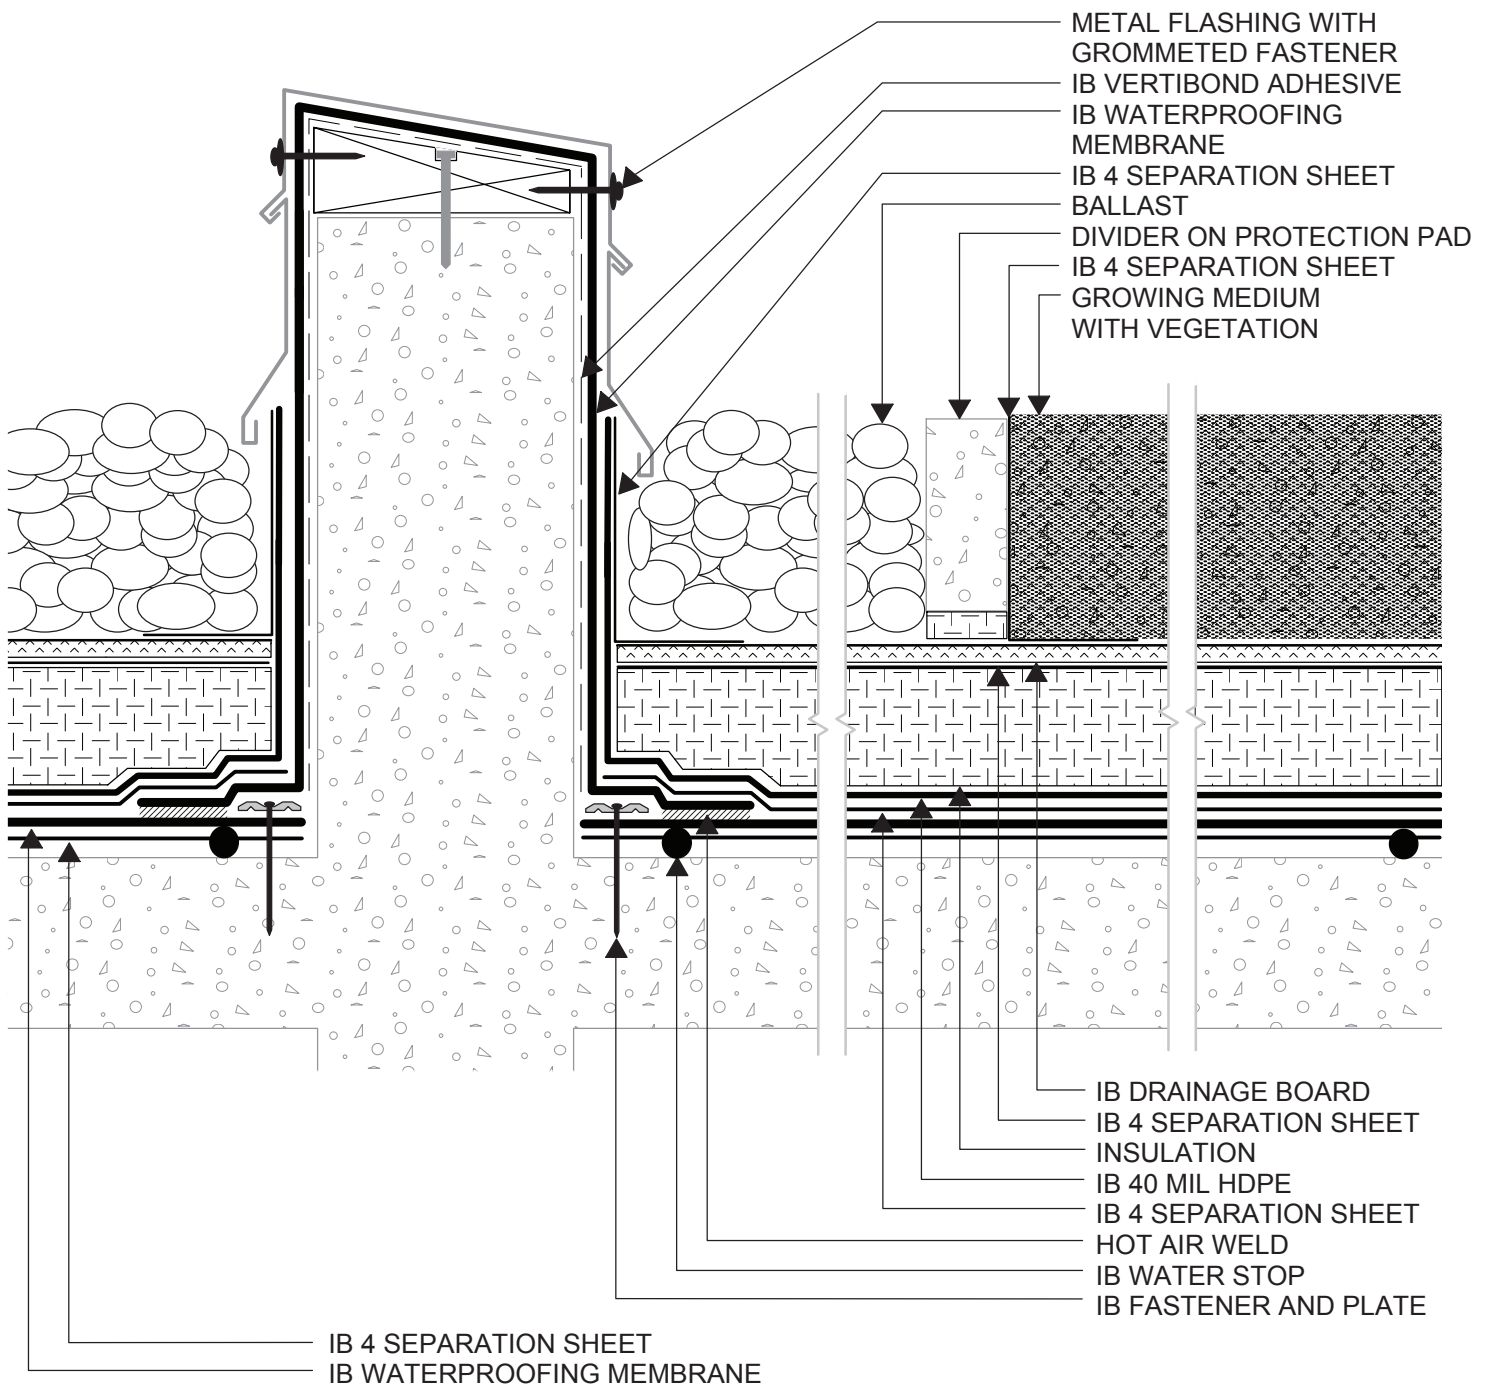

24" BALLAST
AREA TYPICAL

ROOF AREA DIVIDER

July 1, 2007

RTG1 - RD1

Revision