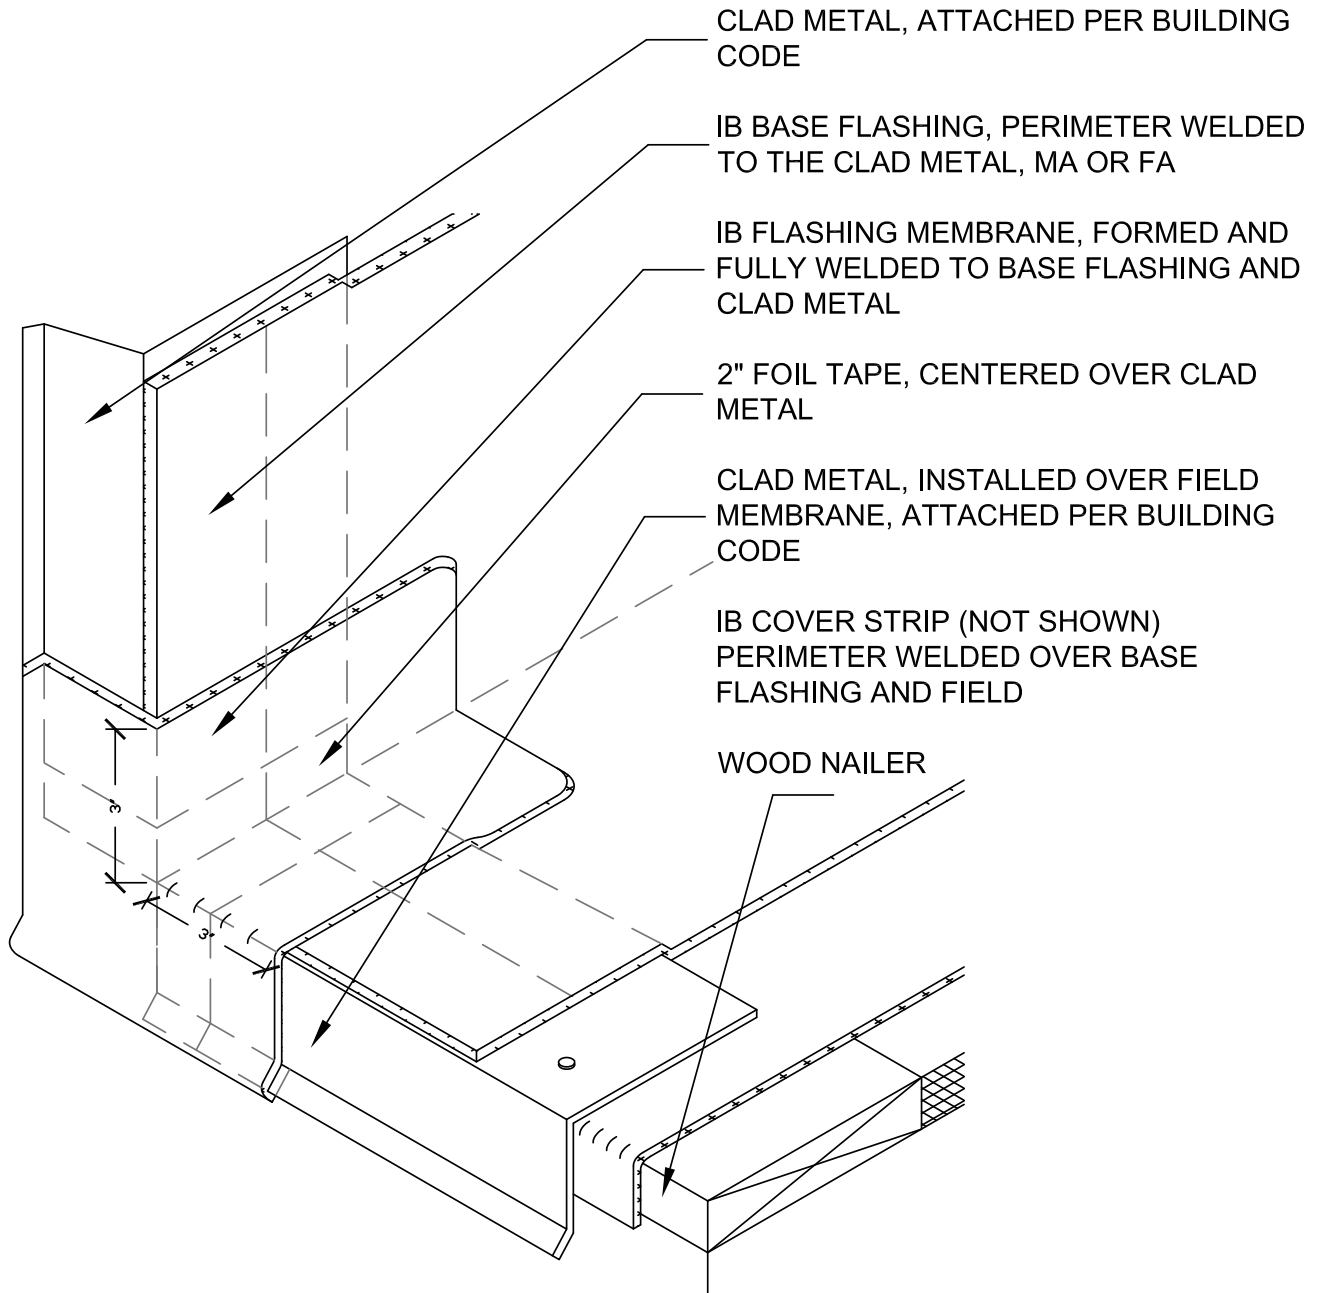

EDGE TERMINATION

PROJECT NAME:

TITLE:

ME-1 EDGE TERMINATION

** Click here to link to the AutoCAD™ drawing*

SCALE: NTS

APPROVED BY:

DRAWN BY: A.SCHWAB

PLOT DATE: 11-08
REV: AS 11-08