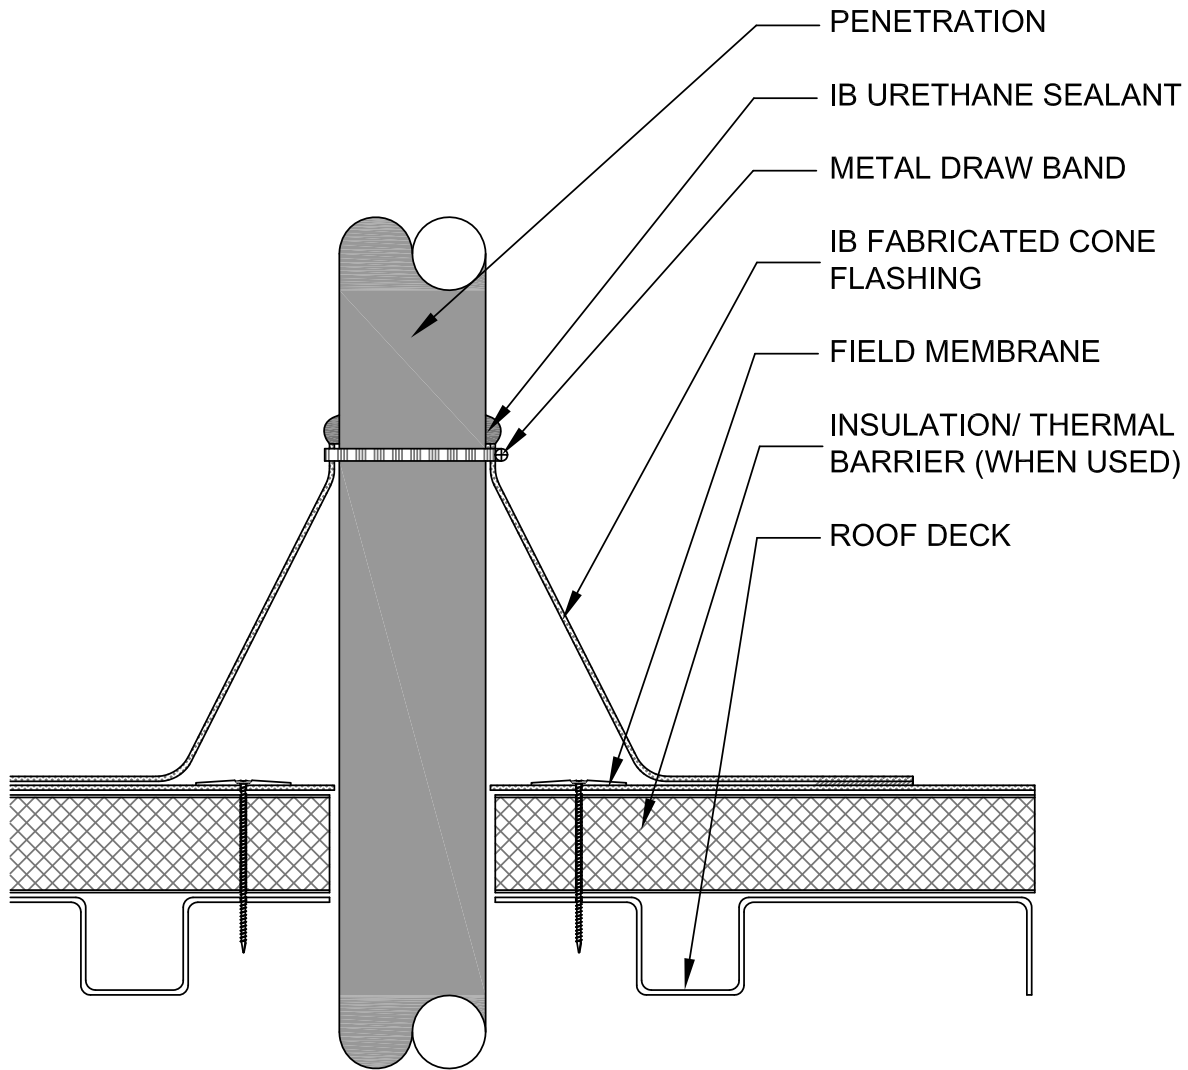

CONE FLASHING

PROJECT NAME:

TITLE:

MP-2 CONE FLASHING

** Click here to link to the AutoCAD™ drawing*

SCALE: NTS

APPROVED BY:

DRAWN BY: A.SCHWAB